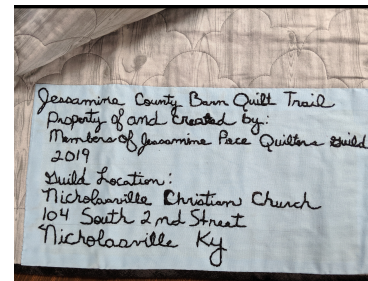

Barn Quilts of Jessamine County

by The Jessamine Piece Quilters

Letters (A-Y) denote position of block on quilt
Quilt numbers denote location of quilt in Barn Quilts of Jessamine County Quilt Trail.

Names denote the JPQ quilter who constructed each of the small quilt blocks.

A Double Wedding Ring Quilt 4 Pam Speck	B Star Bouquet Quilt 23 Beth Boisvert	C Mariner's Compass Quilt 5 Jennifer Coupal	D Bears Paw (URR) Quilt 1 Pam Speck	E New York Beauty Quilt 20 Cora Mossbrook
F Historic Flower Quilt 21 Donna Logsdon	G Nine Patch Quilt 11 Paula Eads	H Butterfly (1/4) Quilt 19 Paula Eads	I Flower Garden Quilt 13 Teri Carter	J Zinnia (1/4) Quilt 24 Peggy Moss
K Kaleidoscope (1/4) Quilt 16 Jane Ball	L Wild Goose Chase Quilt 15 Martha Duff	M Dresden Plate Quilt 10 Paula Eads	N Snowflake Quilt 22 Beth Tibbitts	O Crazy Quilt Quilt 14 Jennifer Coupal
P Four Rose Applique Quilt 17 Rhonda Harrell	Q Jessamine Flower Quilt 12 Paula Eads	R Eastern Star Quilt 8 Cora Mossbrook	S Scotty Dog Quilt 6 Elaine Leasor	T Drunkard's Path Quilt 18 Betty Rush
U Eight Pointed Star Quilt 2 Cora Mossbrook	V Crossroads (URR) Quilt 1 Claire Hundley	W Grandma's Fan Quilt 7 Paula Eads	X North Star (URR) Quilt 1 Jennifer Coupal	Y Kaleidoscope Quilt 3 Cora Mossbrook

*URR – part of 4 Underground Railroad blocks, Quilt 1

Quilt assembly by Jessamine Piece Quilters members, with an extra-special amount of work by Cora Mossbrook. Quilting by Connie Pigman.

Quilt label by Laura Coulter