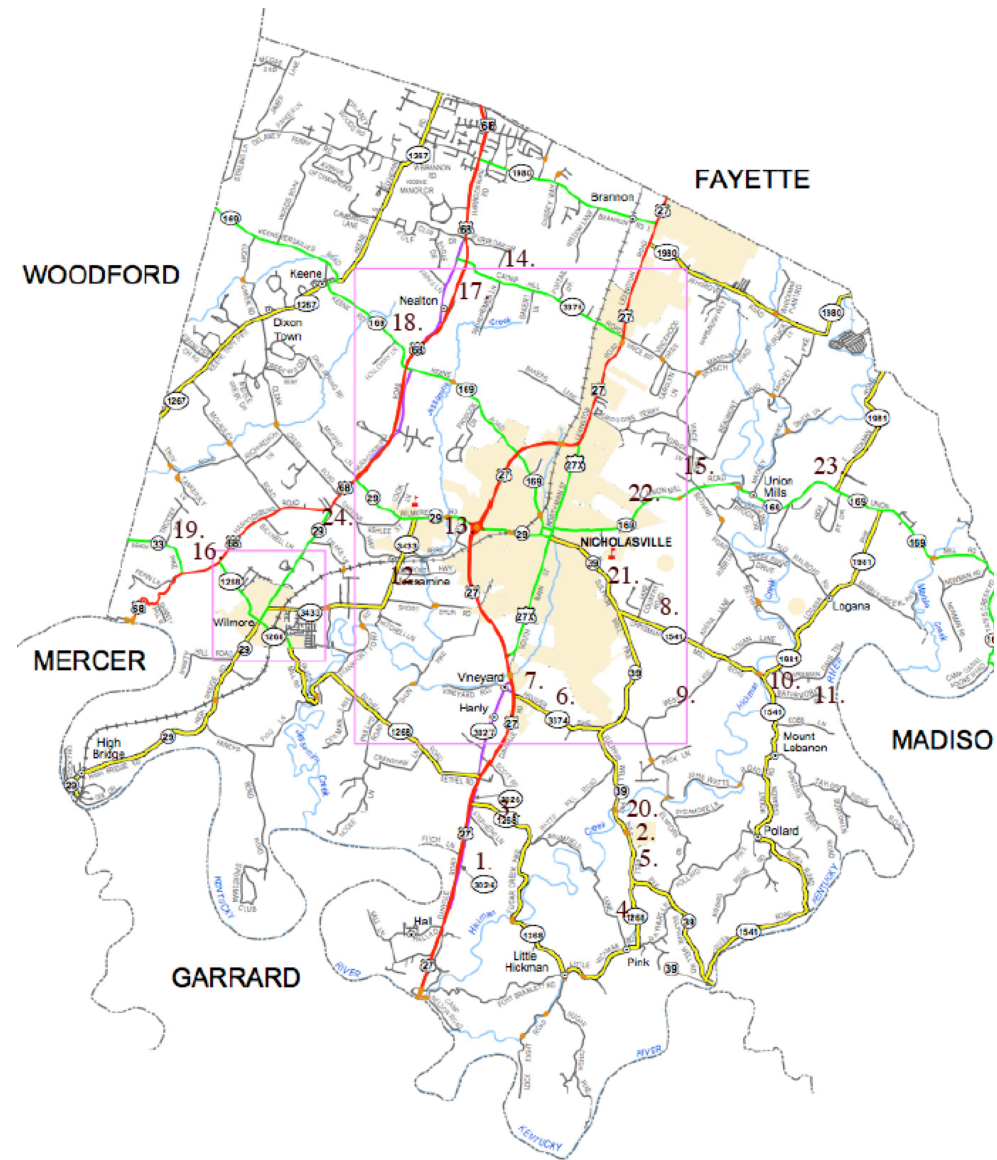

1		Underground Railroad Sampler 6681 Danville Rd, across US27 from Camp Nelson The four squares in this Underground Railroad Civil War sampler are (L to R) North Star, Bears Paw, (2nd row) Crossroads, and Carpenters Wheel Quilt Submitter – Marie Preston
2		8 Pointed Star 8770 Sulphur Well Rd, Nicholasville Quilt Submitter – Nancy Hicks (from quilt by Lillian Preston)
3		Kaleidoscope 1145 Sugar Creek Road, Nicholasville Quilt Submitter – Wendy Tucker
4		Double Wedding Ring 1525 Little Hickman, Nicholasville near Montgomery Grocery Quilt Submitter – Irene Moore
5		Mariner's Compass 5200 Sulfur Well Road, Nicholasville Quilt Submitter – Eddie Clements
6		Scotty Dog 1301 Hoover Pike, Nicholasville Quilt Submitter – Rita Hardman
7		Grandma's Fan 1145 Hoover Pike, Nicholasville Visible from US 27 North Quilt Submitter – Linda Downing
8		Eastern Star 1151 Chrisman Mill Road, Nicholasville Quilt Submitter – Marie Preston
9		Mosaic Star 1500 West Lane, Nicholasville Quilt Submitter – Valerie Day (Quilt was given to her by her mother, Flossie Grigsby, Christmas 2001)

For more info and a link to the Google Map showing all the Barn Quilt Locations, visit <http://jesspq.org/barn-quilts>

Barn Quilt Google Map on a smartphone:

Legend:
Select a
Location

Locations of Barn Quilts of Jessamine County